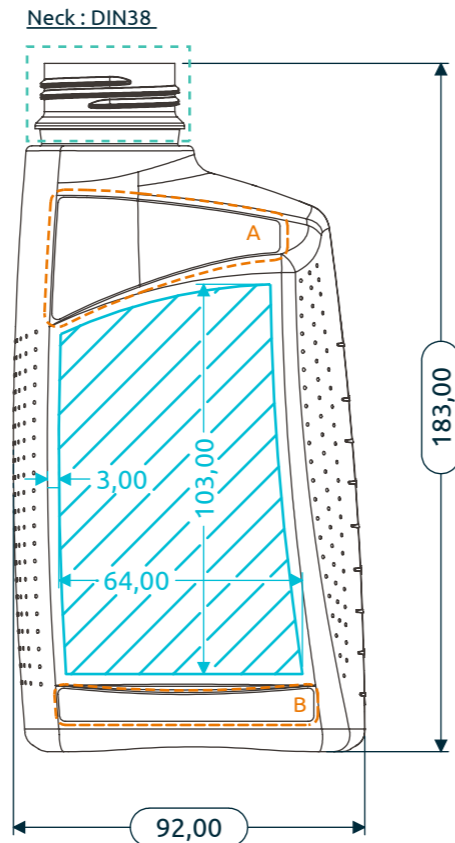

DETAIL A | LOGO SHOULDER
SCALE 1 : 1.5

DETAIL B | BOTTOM LOGO
SCALE 1 : 1.5

DETAIL C | TACTILE WARNING
SCALE 1.5 : 1

Applicable to :

- Lubricant industry
- Chemical industry
- Agrochemical industry