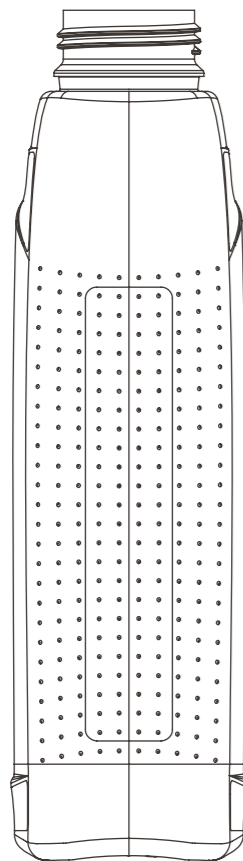

DETAIL A | SHOULDER LOGO  
SCALE 1 : 1.5

Neck : DIN38

DETAIL B | BOTTOM LOGO  
SCALE 1 : 1.5

DETAIL C | TACTILE WARNING  
SCALE 1.5 : 1

Applicable to :