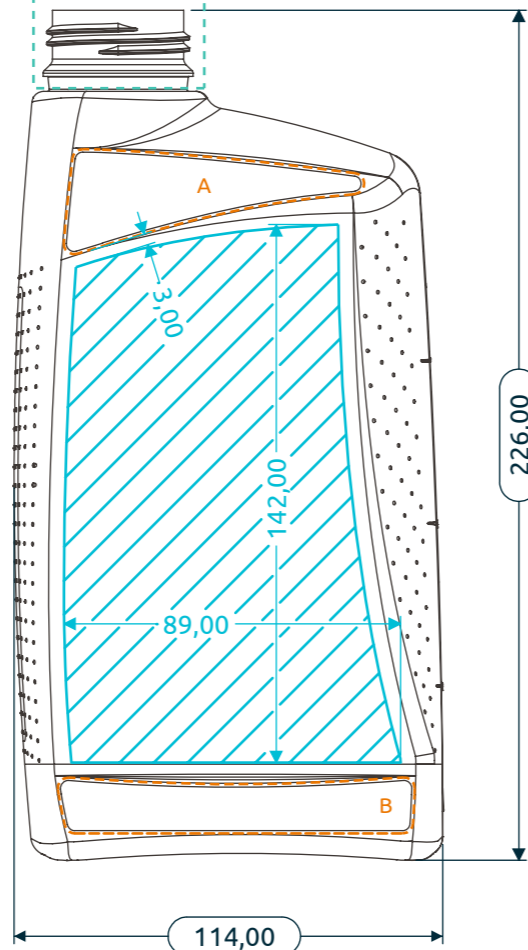

DETAIL A | SHOULDER LOGO  
SCALE 1 : 1.5

Neck : DIN38

DETAIL B | BOTTOM LOGO  
SCALE 1 : 1.5

DETAIL C | TACTILE WARNING  
SCALE 1.5 : 1

Applicable to :