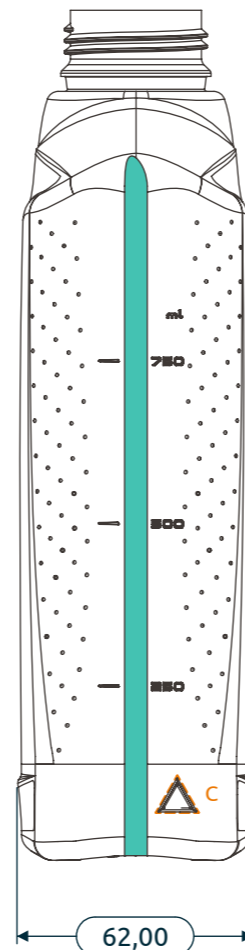

DETAIL A | SHOULDER LOGO  
SCALE 1 : 1.5

Neck : DIN38

DETAIL B | BOTTOM LOGO  
SCALE 1 : 1.5

DETAIL C | TACTILE WARNING  
SCALE 1.5 : 1

Applicable to :