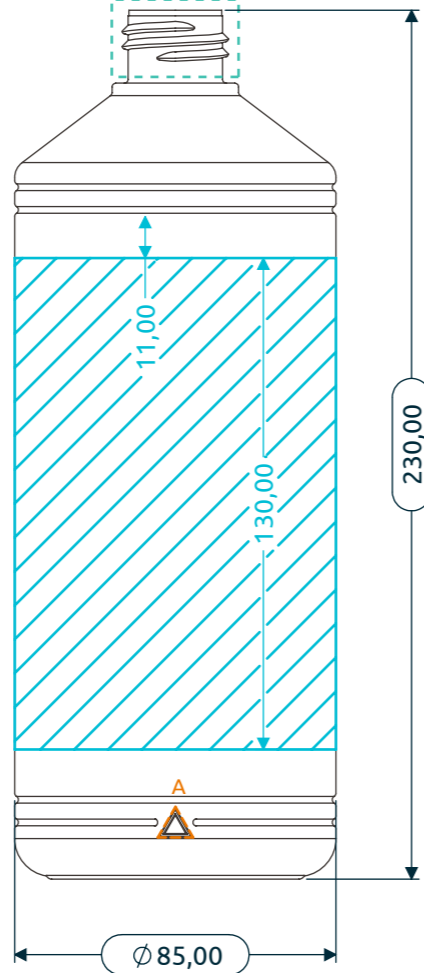

Neck: 30 MM

DETAIL A | TACTILE WARNING  
SCALE 3 : 2

Applicable to :

 Agrochemical industry