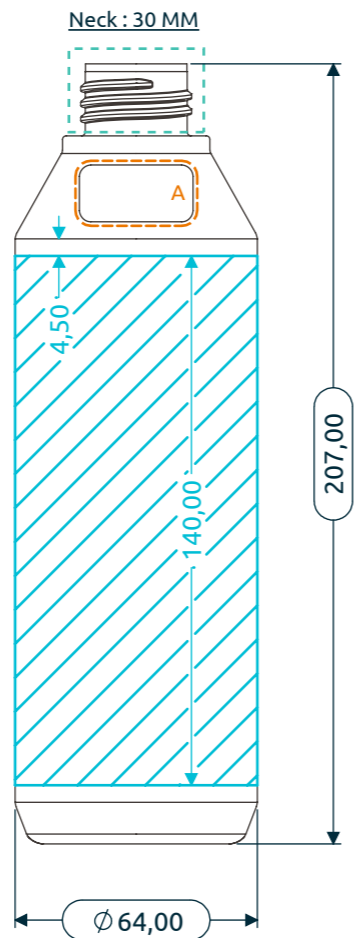

DETAIL A | SHOULDER LOGO
SCALE 1:1

DETAIL B | TACTILE WARNING
SCALE 3:2

Applicable to:

 Agrochemical industry